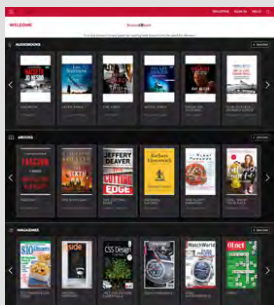

Log in to accounts; your content formats will display in categories and in menu – checkout – enjoy!

Note: If you don't see all content formats on your desktop, your library may have another RBdigital collection available. Go to eResources on your library's website for more information and set up another account to access additional RBdigital content. On mobile apps, you may switch your RBdigital profiles with My Account in the menu.

Access your library's RBdigital collection in a browser.

Choose register to create an account or Sign In with existing account.

1

New User: enter library and user information.

Review Terms & Privacy Policy.

4

Select menu icon in upper left-hand corner.

5

Scroll through menu and select category to view more content.

6

Note: Scroll through content formats and specific titles or services to view featured items. You may also search for additional items and/or tap on a title cover to open a detail page and complete checkout.

Log in to accounts - your content formats will display in categories and in menu – checkout – enjoy!

Entertainment/Video offers an unlimited streaming video experience in RBdigital. Each check out provides a 7-day access pass to watch the each video service. A separate 7-day access pass is required for each service.