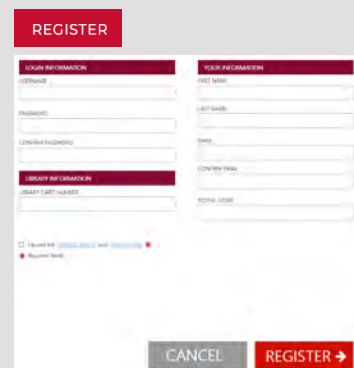

Log in to accounts; your content formats will display in categories and in menu – checkout – enjoy!

Note: If you don't see all content formats on your desktop, your library may have another RBdigital collection available. Go to eResources on your library's website for more information and set up another account to access additional RBdigital content. On mobile apps, you may switch your RBdigital profiles with My Account in the menu.

Access your library's RBdigital collection in a browser.

Choose register to create an account or Sign In with existing account.

1

New User: enter library and user information.

Review Terms & Privacy Policy.

Click Register.

2

Existing User: click Sign In.

Review Terms & Privacy Policy and click OK.

Click Sign In.

3

RBdigital will open to your library collection homepage.

Available content will display.

4

Select menu icon in upper left-hand corner.

5

Scroll through menu and select category to view more content.

6

Note: Scroll through content formats and specific titles or services to view featured items. You may also search for additional items and/or tap on a title cover to open a detail page and complete checkout.