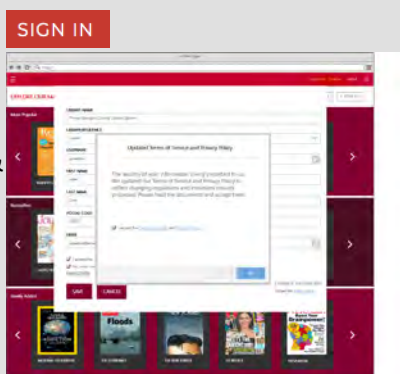

Log in to accounts; your content formats will display in categories and in menu – checkout – enjoy!

Note: If you don't see all content formats on your desktop, your library may have another RBdigital collection available. Go to eResources on your library's website for more information and set up another account to access additional RBdigital content. On mobile apps, you may switch your RBdigital profiles with My Account in the menu.

Click Register.

2

Existing User: click Sign In.

Review Terms & Privacy Policy and click OK.

Click Sign In.

3

RBdigital will open to your library collection homepage.

Available content will display.

4

Select menu icon in upper left-hand corner.

5

Scroll through menu and select category to view more content.

6

Note: Scroll through content formats and specific titles or services to view featured items. You may also search for additional items and/or tap on a title cover to open a detail page and complete checkout.

Log in to accounts - your content formats will display in categories and in menu – checkout – enjoy!

Entertainment/Video offers an unlimited streaming video experience in RBdigital. Each check out provides a 7-day access pass to watch the each video service. A separate 7-day access pass is required for each service.