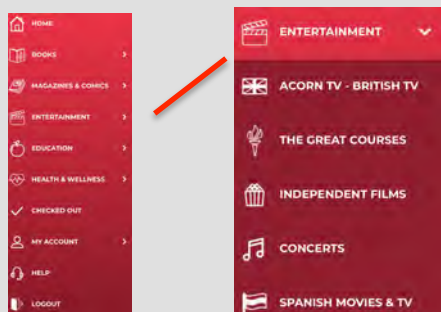

Log in to accounts; your content formats will display in categories and in menu – checkout – enjoy!

Note: If you don't see all content formats on your desktop, your library may have another RBdigital collection available. Go to eResources on your library's website for more information and set up another account to access additional RBdigital content. On mobile apps, you may switch your RBdigital profiles with My Account in the menu.

4

Select menu icon in upper left-hand corner.

5

Scroll through menu and select category to view more content.

6

Note: Scroll through content formats and specific titles or services to view featured items. You may also search for additional items and/or tap on a title cover to open a detail page and complete checkout.

Log in to accounts - your content formats will display in categories and in menu – checkout – enjoy!

Entertainment/Video offers an unlimited streaming video experience in RBdigital. Each check out provides a 7-day access pass to watch the each video service. A separate 7-day access pass is required for each service.

Open Menu and tap ENTERTAINMENT.

Tap the desired video service from the menu.

The detail page opens.

Tap ACCESS on detail page to check out a 7-day pass.

Video service opens in a browser tab.

9

Browse series highlights, search favorites, and find new discoveries.