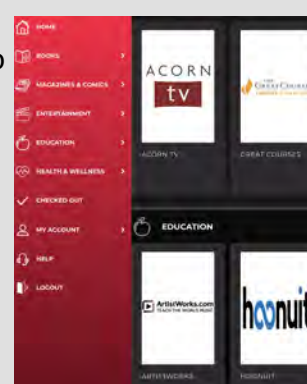

Log in to accounts; your content formats will display in categories and in menu – checkout – enjoy!

Note: If you don't see all content formats on your desktop, your library may have another RBdigital collection available. Go to eResources on your library's website for more information and set up another account to access additional RBdigital content. On mobile apps, you may switch your RBdigital profiles with My Account in the menu.

4

Select menu icon in upper left-hand corner.

5

Scroll through menu and select category to view more content.

6

Note: Scroll through content formats and specific titles or services to view featured items. You may also search for additional items and/or tap on a title cover to open a detail page and complete checkout.

Log in to accounts - your content formats will display in categories and in menu – checkout – enjoy!

Entertainment/Video offers an unlimited streaming video experience in RBdigital. Each check out provides a 7-day access pass to watch the each video service. A separate 7-day access pass is required for each service.