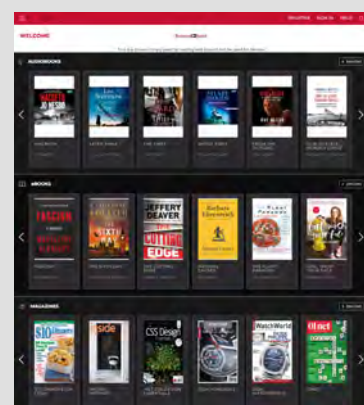

Log in to accounts; your content formats will display in categories and in menu – checkout – enjoy!

Note: If you don't see all content formats on your desktop, your library may have another RBdigital collection available. Go to eResources on your library's website for more information and set up another account to access additional RBdigital content. On mobile apps, you may switch your RBdigital profiles with My Account in the menu.

Click Register.

2

Existing User: click Sign In.

Review Terms & Privacy Policy and click OK.

Click Sign In.

3

RBdigital will open to your library collection homepage.

Available content will display.

4

Select menu icon in upper left-hand corner.

5

Scroll through menu and select category to view more content.

6

Note: Scroll through content formats and specific titles or services to view featured items. You may also search for additional items and/or tap on a title cover to open a detail page and complete checkout.

Log in to accounts - your content formats will display in categories and in menu – checkout – enjoy!

Entertainment/Video offers an unlimited streaming video experience in RBdigital. Each check out provides a 7-day access pass to watch the each video service. A separate 7-day access pass is required for each service.