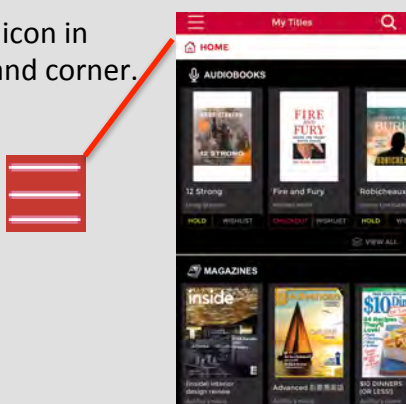

Log in to accounts; your content formats will display in categories and in menu – checkout – enjoy!

Note: If you don't see all content formats on your desktop, your library may have another RBdigital collection available. Go to eResources on your library's website for more information and set up another account to access additional RBdigital content. On mobile apps, you may switch your RBdigital profiles with My Account in the menu.

Click Register.

2

Existing User: click Sign In.

Review Terms & Privacy Policy and click OK.

Click Sign In.

3

RBdigital will open to your library collection homepage.

Available content will display.

4

Select menu icon in upper left-hand corner.

5

Scroll through menu and select category to view more content.

6

Note: Scroll through content formats and specific titles or services to view featured items. You may also search for additional items and/or tap on a title cover to open a detail page and complete checkout.

Log in to accounts - your content formats will display in categories and in menu – checkout – enjoy!

Entertainment/Video offers an unlimited streaming video experience in RBdigital. Each check out provides a 7-day access pass to watch the each video service. A separate 7-day access pass is required for each service.